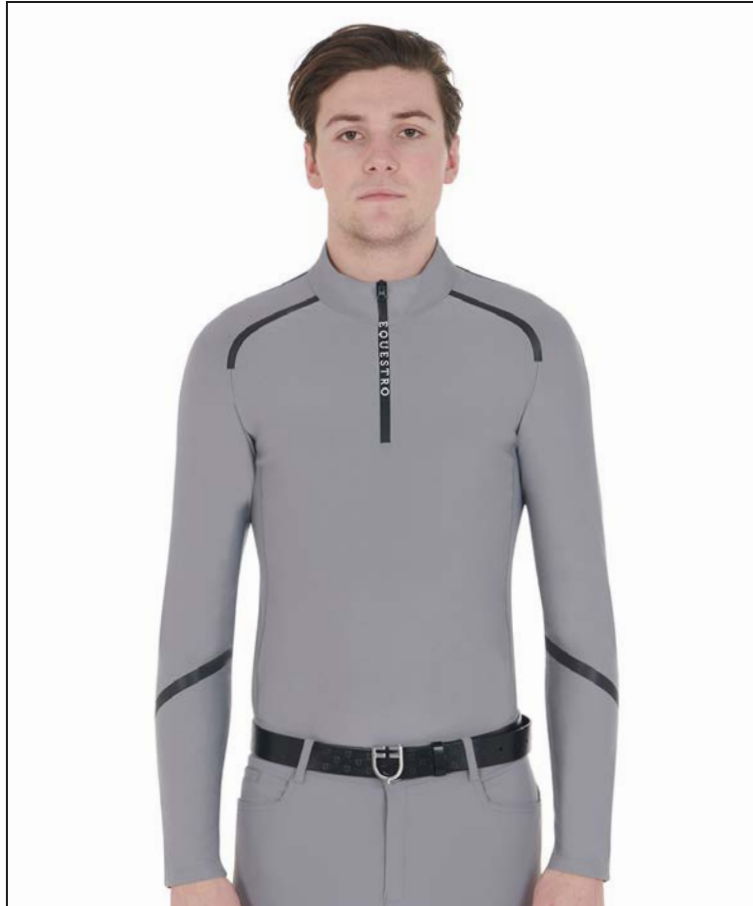

ETM00113

MEN'S TECHNICAL TRAINING POLO SHIRT L/S ZIP

Colors: