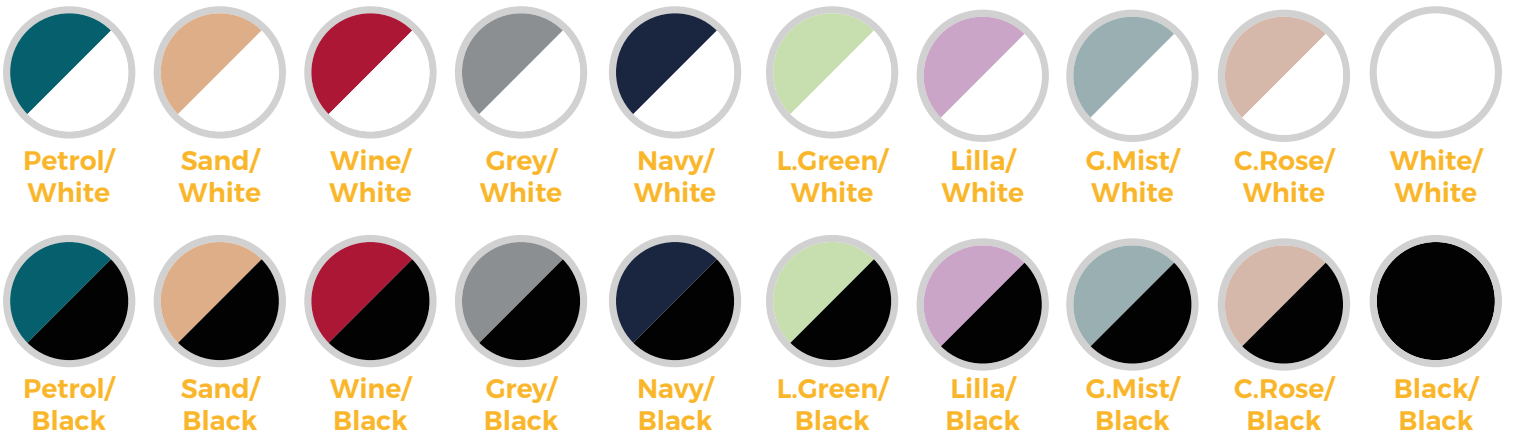

# ETH09011

BLACK LINE EDITION FLY VEIL IN STRETCH MATERIAL

Colors:

Sizes:

**PONY-FULL**

# ETH09038

DIAMOND LOGO FLY VEIL

Colors:

Black

Sizes:

**FULL**

# ETH09024

FLY VEIL IN TECHNICAL FABRIC WITH NOSEBAND ATTACHMENT

Colors:

Sizes:

**PONY-COB-FULL**

RUGS

### Colors:

Petrol/  
White

Petrol/  
Black

Sand/  
White

Sand/  
Black

Wine/  
White

Wine/  
Black

Grey/  
White