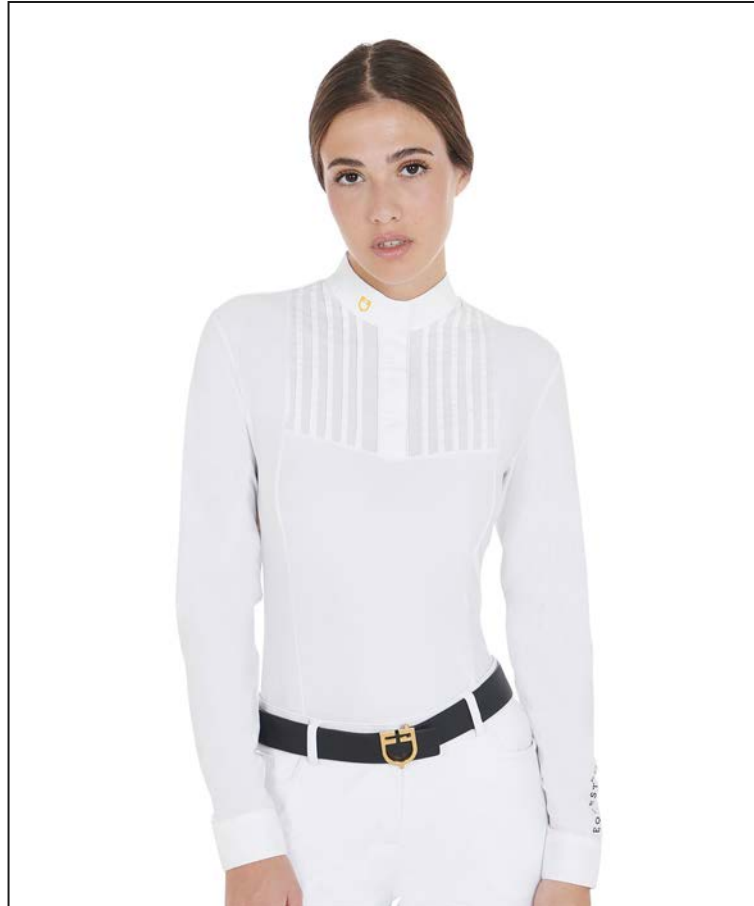

ETW00060

WOMAN COMPETITION L/S BUTTONS SHIRT 1/2 COTTON

Colors:

White

Sizes:

XS-S-M-L-XL