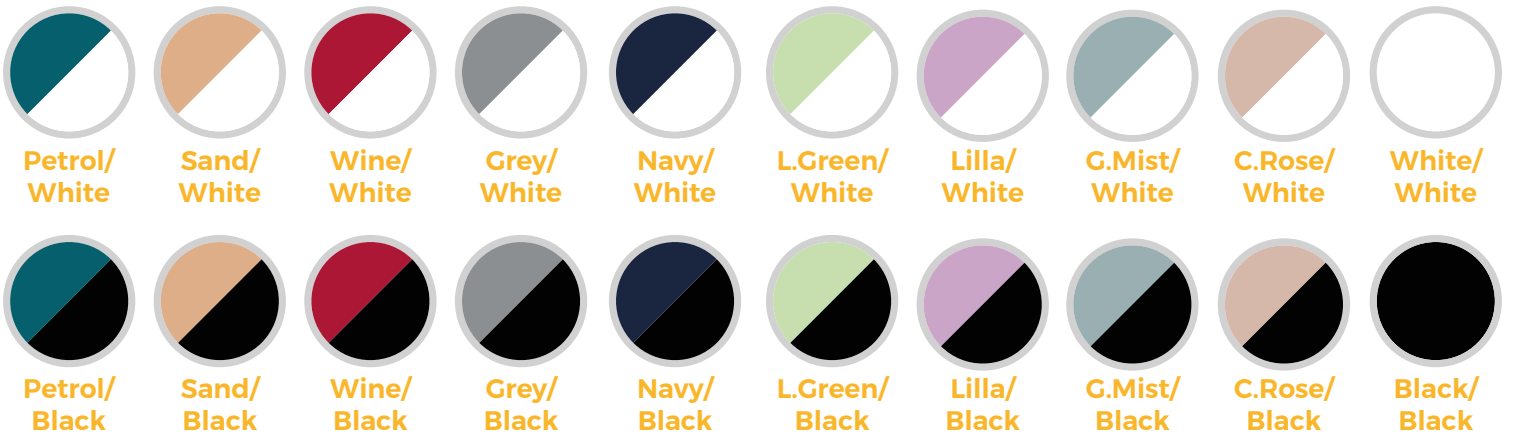

ETH09021L

JUMPING SADDLE PAD TECHNICAL FABRIC WITH LOGO

Colors:

Sizes:

PONY-FULL