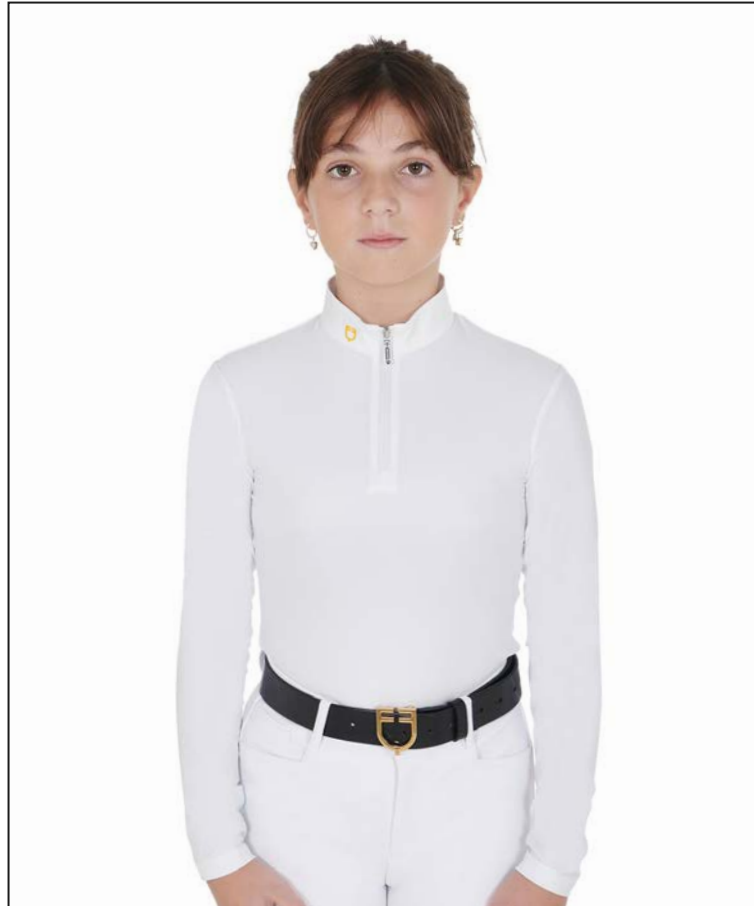

ETKA00001

GIRL'S SLIM FIT POLO SHIRT IN TECHNICAL FLEECE FABRIC

Colors:

White

Sizes:

8-10-12-14 years