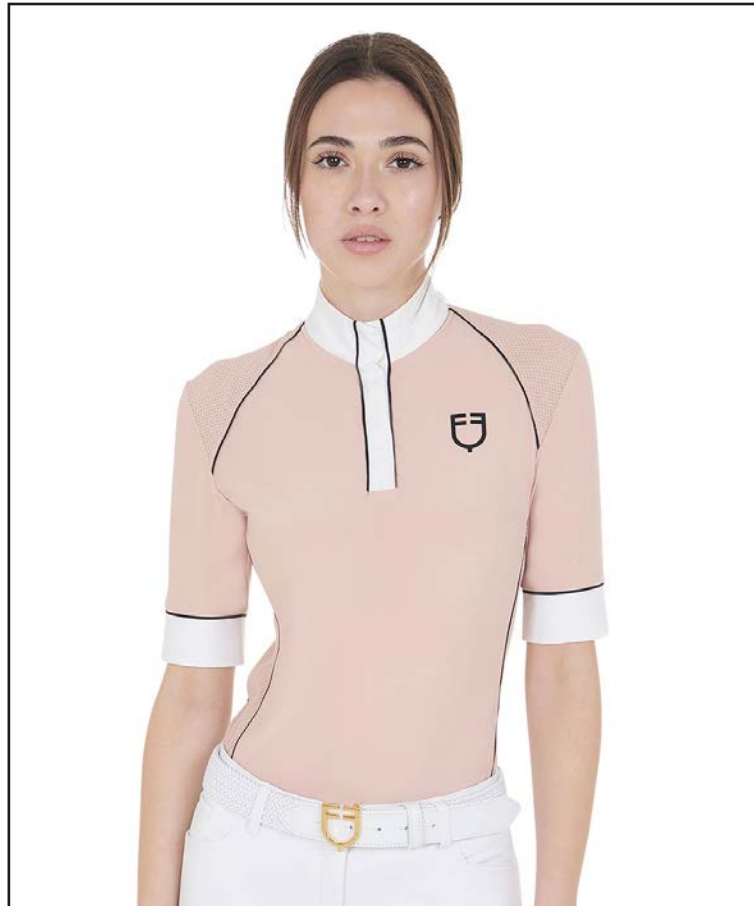

ETW00119

WOMEN'S COMPETITION POLO SHIRT S/S MESH INSERT

Colors:

Black

White

Beige

Cameo
Rose

Grey
Mist

Sizes:

XS-S-M-L-XL