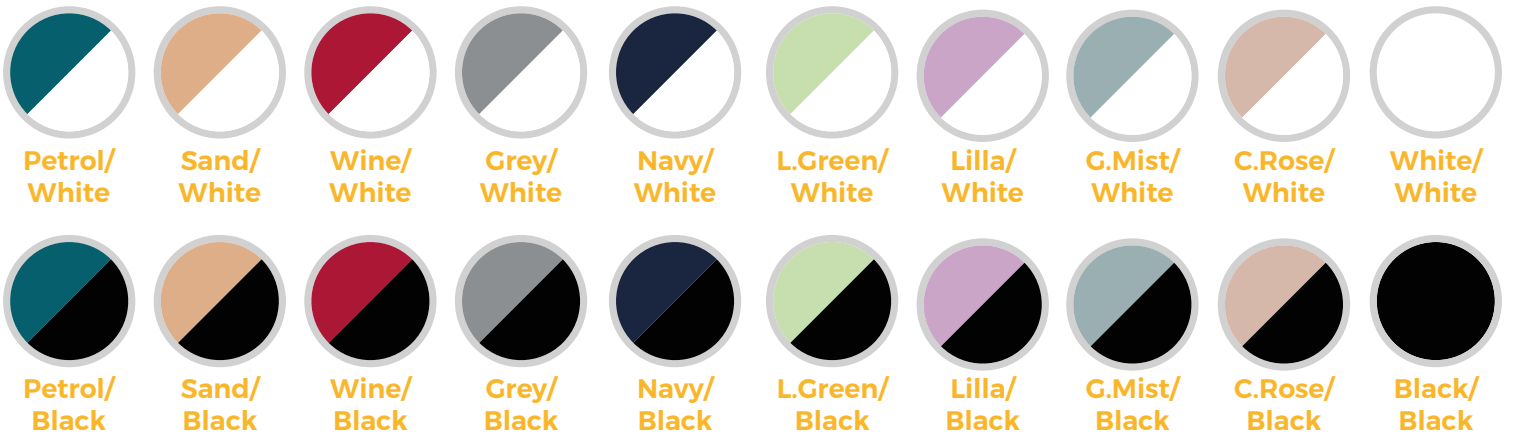

ETH09021

JUMPING SADDLE PAD BREATHABLE TECHNICAL FABRIC

Colors:

Sizes:

PONY-FULL