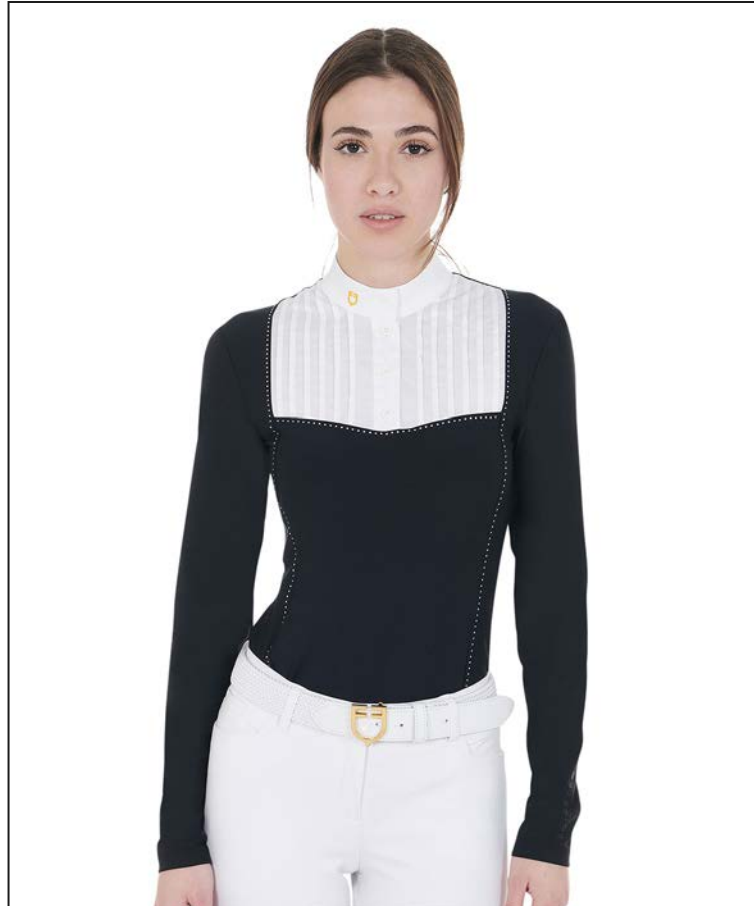

ETW00116

WOMEN'S RHINESTONE COMPETITION POLO SHIRT L/S BUTTONS

Colors:

Black

White

Beige

Cameo
Rose

Grey
Mist

Sizes:

XS-S-M-L-XL