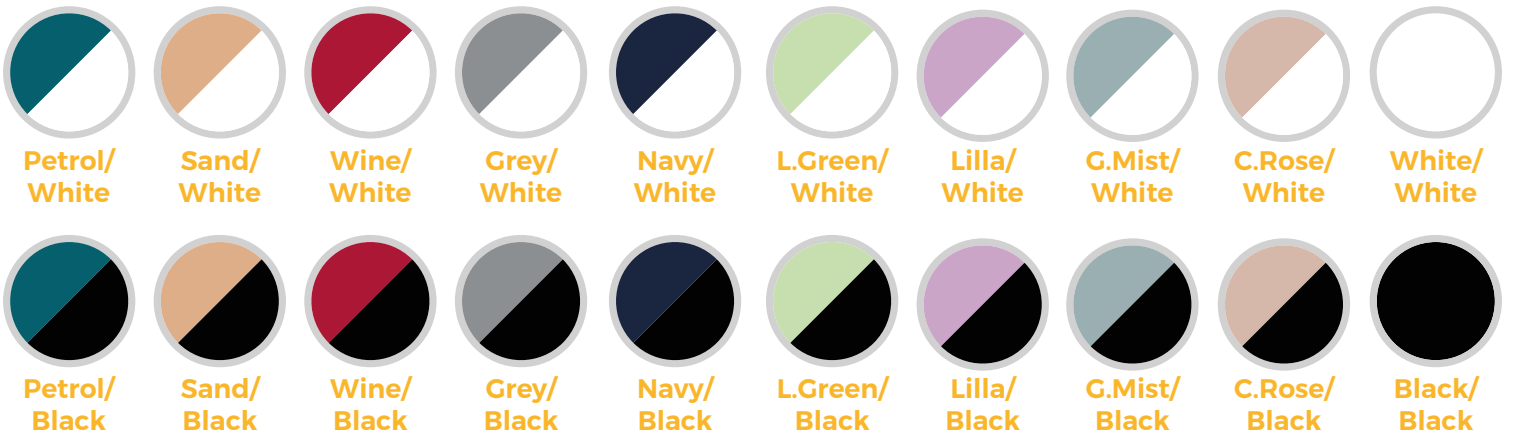

ETH09022L

DRESSAGE SADDLE PAD TECHNICAL FABRIC WITH LOGO

Colors:

Sizes:

PONY-FULL