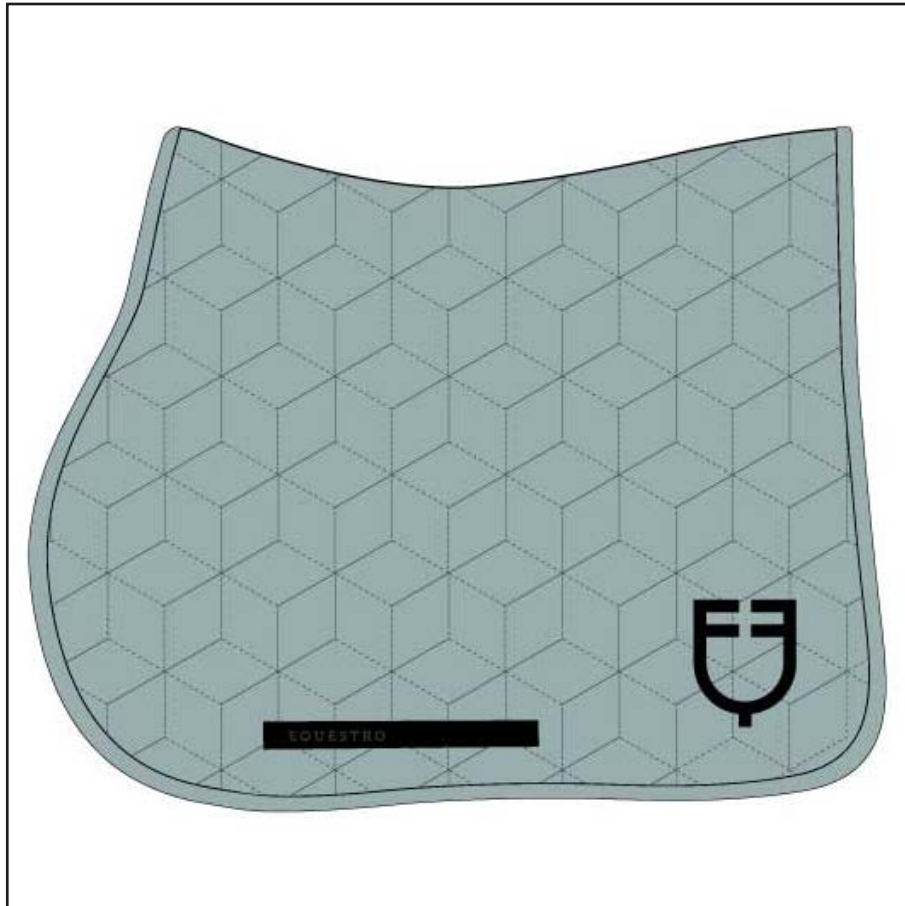

ETH09035

CUBE QUILTING JUMPING SADDLE PAD