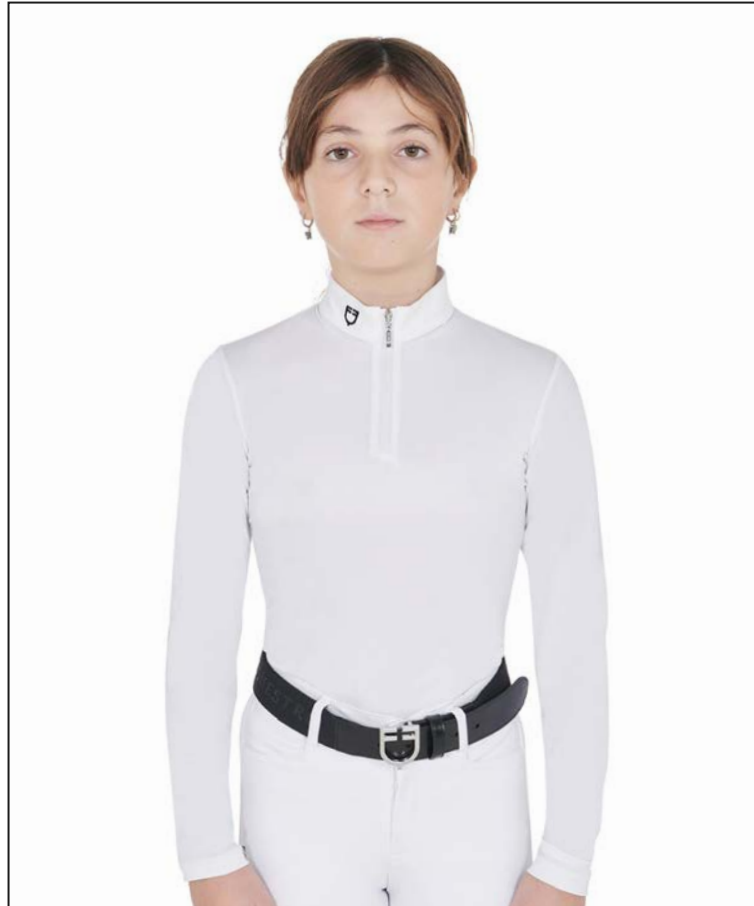

AB00471

GIRLS' SLIM FIT ANTI-UV COMPETITION POLO SHIRT

Colors:

White

Sizes:

8-10-12-14 years