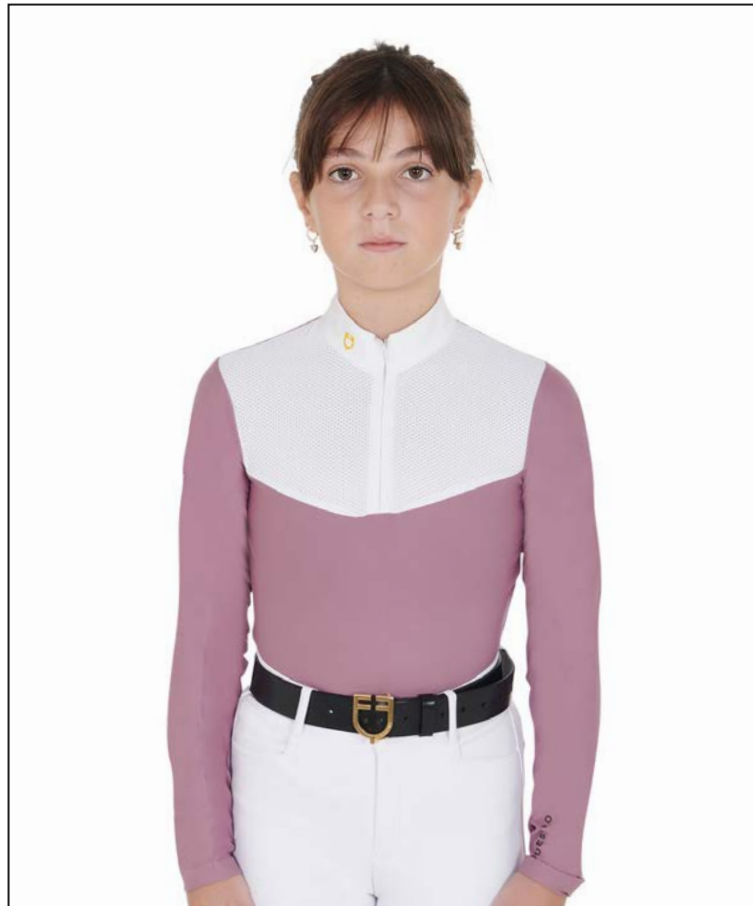

ETKA00061

GIRL COMPETITION L/S ZIP SHIRT 1/2 MESH

Colors: