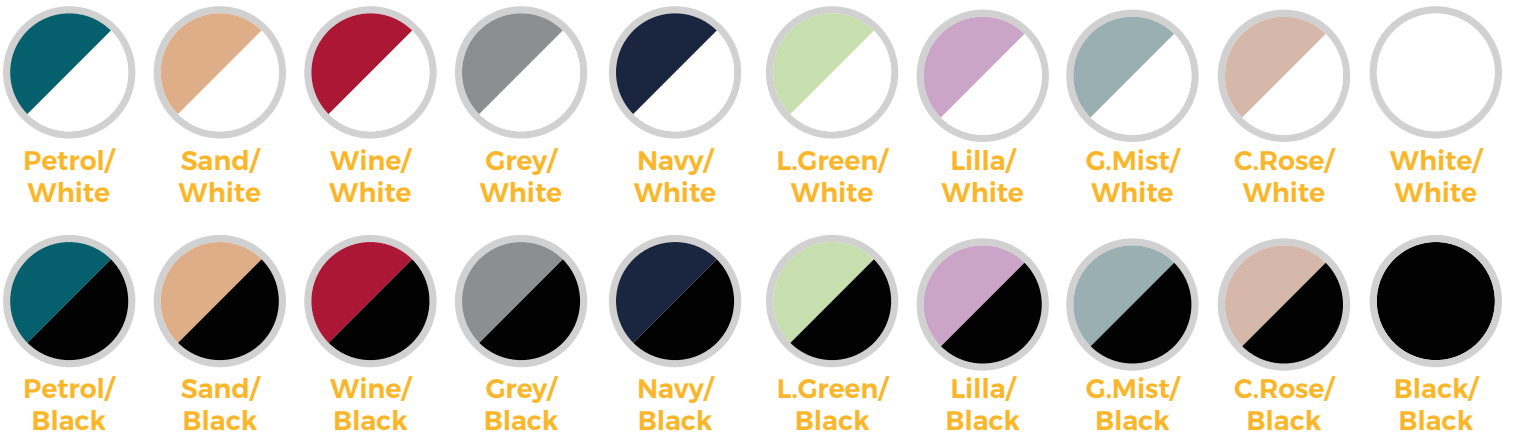

# ETH09022L

DRESSAGE SADDLE PAD TECHNICAL FABRIC WITH LOGO

Colors:

Sizes:

**PONY-FULL**

FLY HOODS

# ETH09023

FLY VEIL IN TECHNICAL FABRIC

Colors:

Sizes:

**PONY-COB-FULL**

### Colors:

Petrol/  
White

Petrol/  
Black

Sand/  
White

Sand/  
Black

Wine/  
White

Wine/  
Black

Grey/  
White