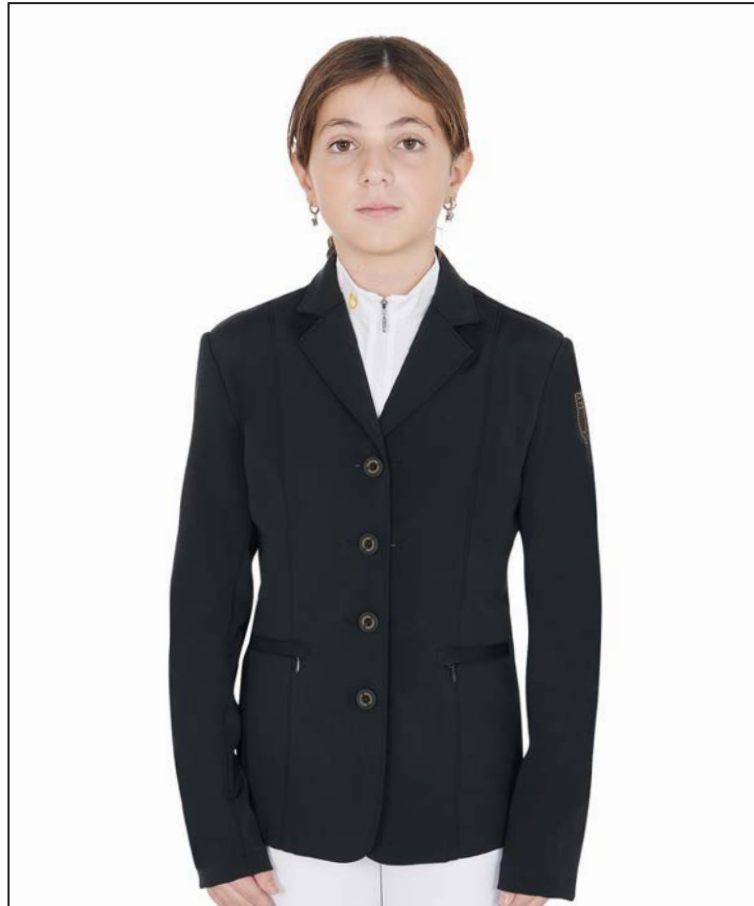

ETKU00080

KIDS' JACKET WITH FOUR BUTTONS

Colors:

Black

Navy

Sizes:

8-10-12-14 years