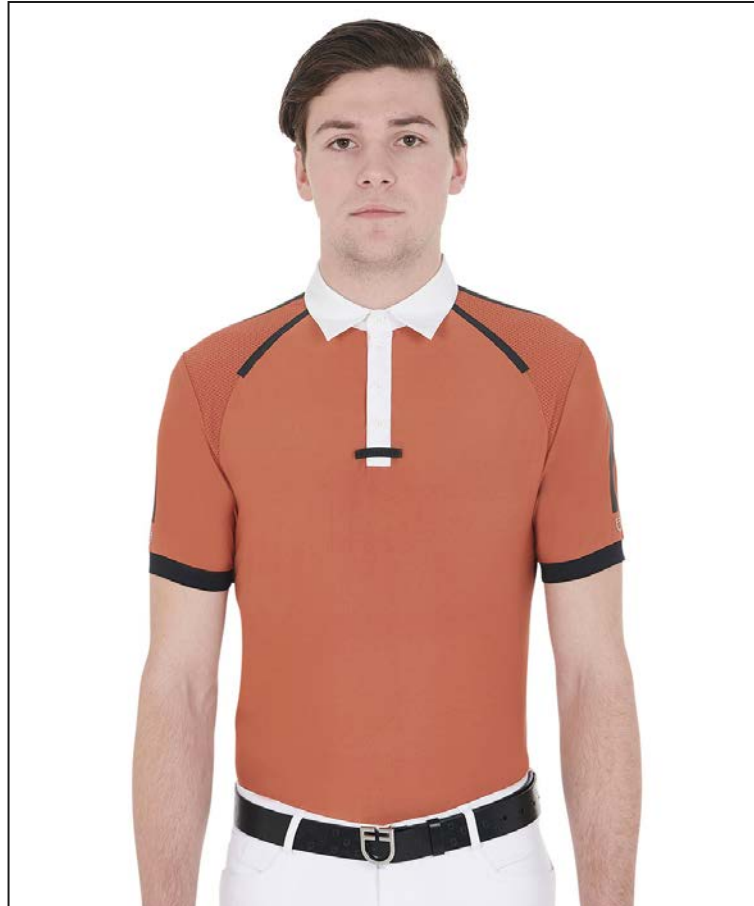

ETM00115

MEN'S COMPETITION POLO SHIRT SS BUTTONS

Colors: