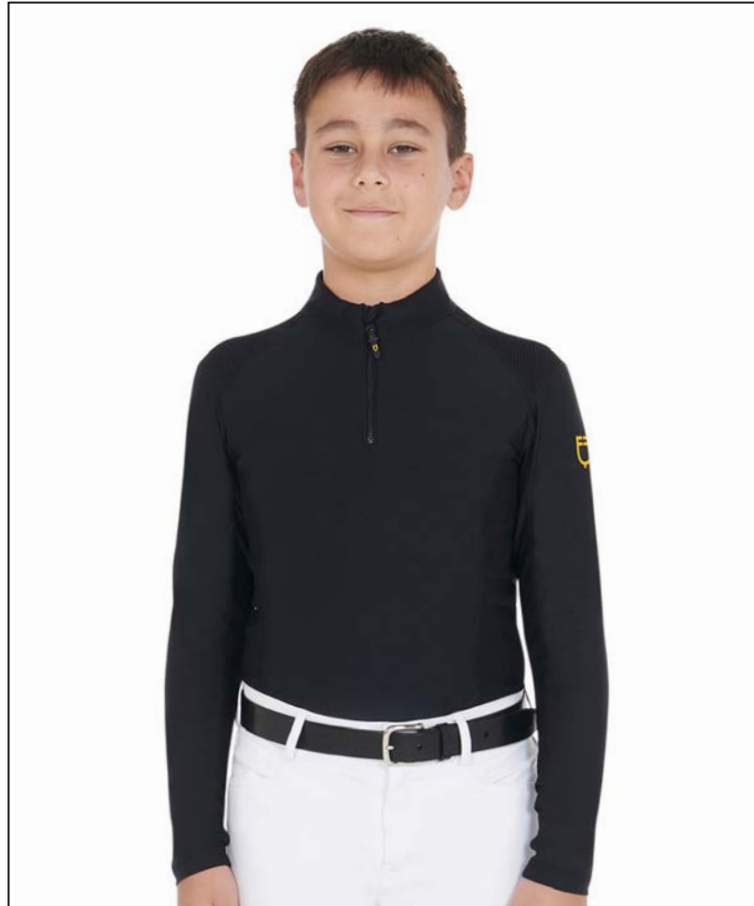

ETKO00064

BOY TECHNICAL TRAINING POLO

Colors:

Black   **Navy**

Sizes:

8-10-12-14 years