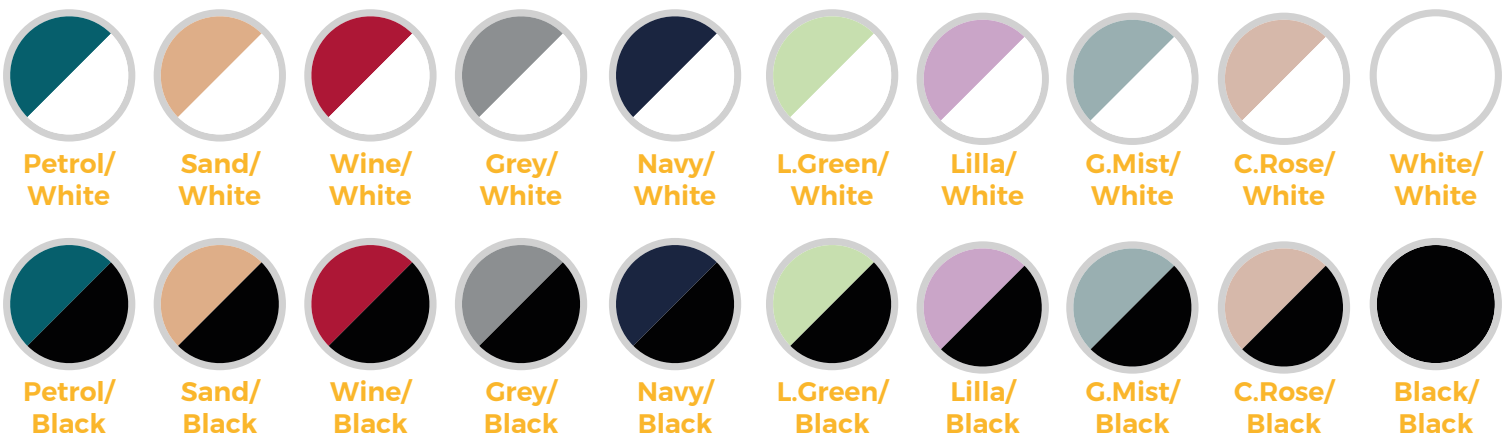

# ETH09022L

DRESSAGE SADDLE PAD TECHNICAL FABRIC WITH LOGO

Colors:

Sizes:

**PONY-FULL**

FLY HOODS

# ETH09023

FLY VEIL IN TECHNICAL FABRIC

Colors:

Sizes:

**PONY-COB-FULL**

# ETH09023L

FLY VEIL IN TECHNICAL FABRIC WITH LOGO

Colors:

Sizes:

**PONY-COB-FULL**

### Colors:

Petrol/  
White

Petrol/  
Black

Sand/  
White

Sand/  
Black

Wine/  
White

Wine/  
Black

Grey/  
White