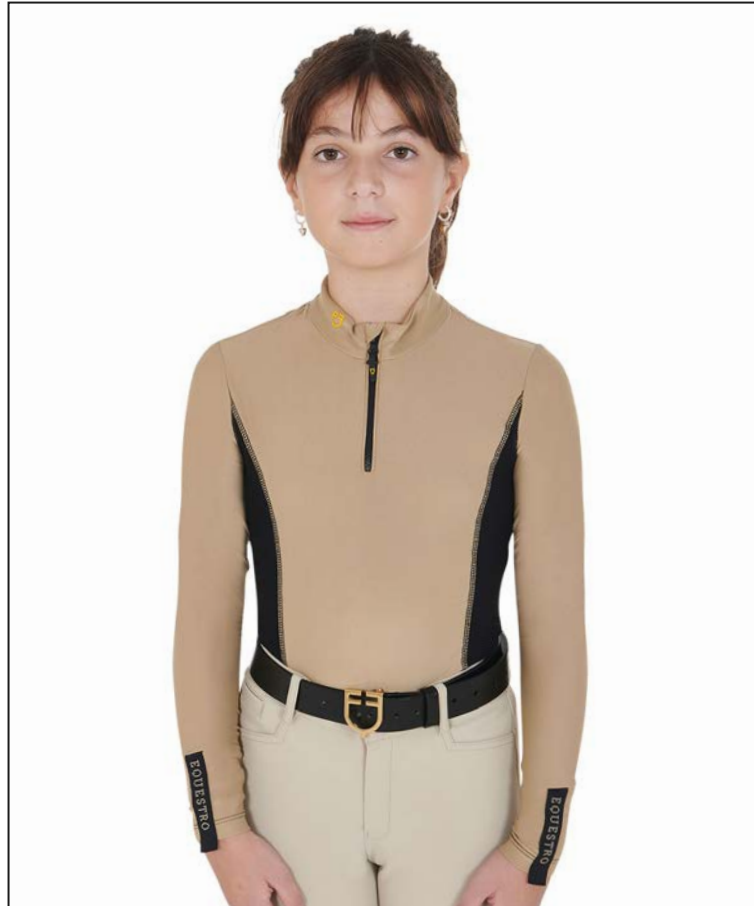

ETKA00064

GIRL TECHNICAL TRAINING POLO

Colors: