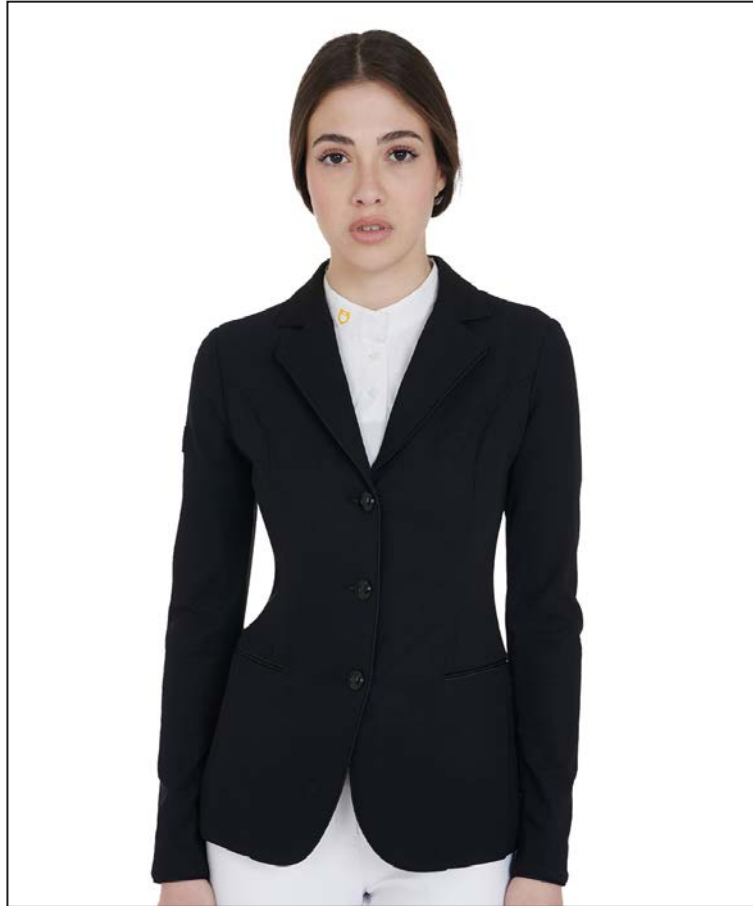

# ET06001

WOMEN'S THREE-BUTTON COMPETITION JACKET

Colors:

Black

Grey/  
Black

Navy

Walnut

Grey  
Mist