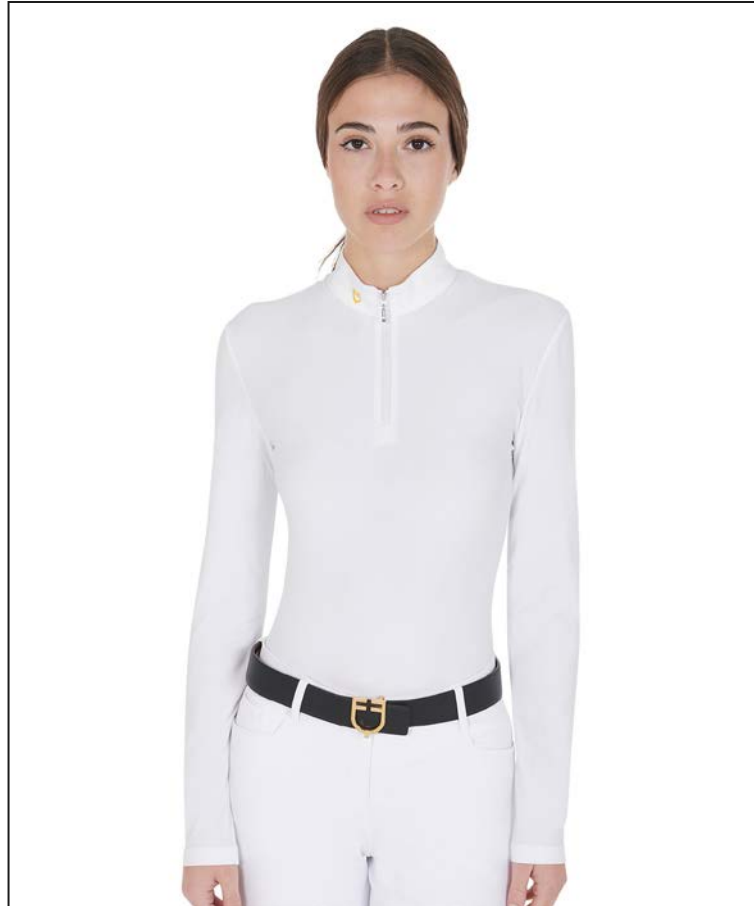

ETW00016

WOMEN'S LONG SLEEVED POLO SHIRT IN TECHNICAL FLEECE FABRIC

Colors:

White

Sizes:

XS-S-M-L-XL